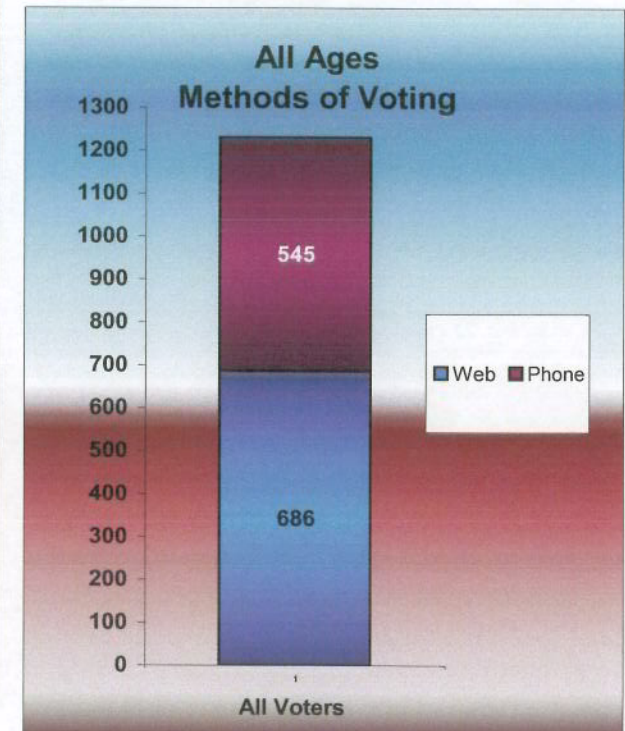

**2010 Ontario Municipal Election
Election Statistics - Intelivote Systems Inc.
Municipality - Election Statistics**

	Information Base	Number	%
1	Number of eligible electors setup in system.	7,384	
2	Number of electors who cast at least one ballot.	1,231	
3	Participation rate.	16.7%	
4	Voters who used the internet to vote.	686	56%
5	Voters who used the phone to vote.	545	44%
6	Voters casting ballots with "Resident" status.	836	67.9%
7	Voters casting ballots with "Non-Resident" status.	392	31.8%
8	Average amount of time a voter spent voting using the internet.	50 sec.	
9	Average amount of time a voter spent voting using the telephone.	1 min. 21 sec.	
10	Number of voters on the elector list with age listed.	7,110	96%
11	Number of voters with no age listed.	274	4%
12	Other Canadian Provinces votes - Total phone and internet votes from 7 provinces. (AB, BC, MB, NB, NS, NT, QC)	106	
13	United States votes - Total phone and internet votes from 3 US states. (CA, IL, VT).	12	
14	Total internet votes from outside North America.	0	

Age Breakdown of Who Voted						
Age	ELIG.	VOTED	WEB	IVR	MAN	% Part.
18-19	118	11	8	3	0	9%
20s	571	52	31	21	0	9%
30s	488	47	35	12	0	10%
40s	1151	159	97	62	0	14%
50s	1837	327	213	114	0	18%
60s	1573	357	185	172	0	23%
70s	873	204	90	114	0	23%
80s	409	55	16	39	0	13%
90s	90	7	3	4	0	8%
UK*	274	12	8	4	0	4%
Total	7384	1231	686	545	0	17%

*UK = Unknown age - not listed on elector's list.