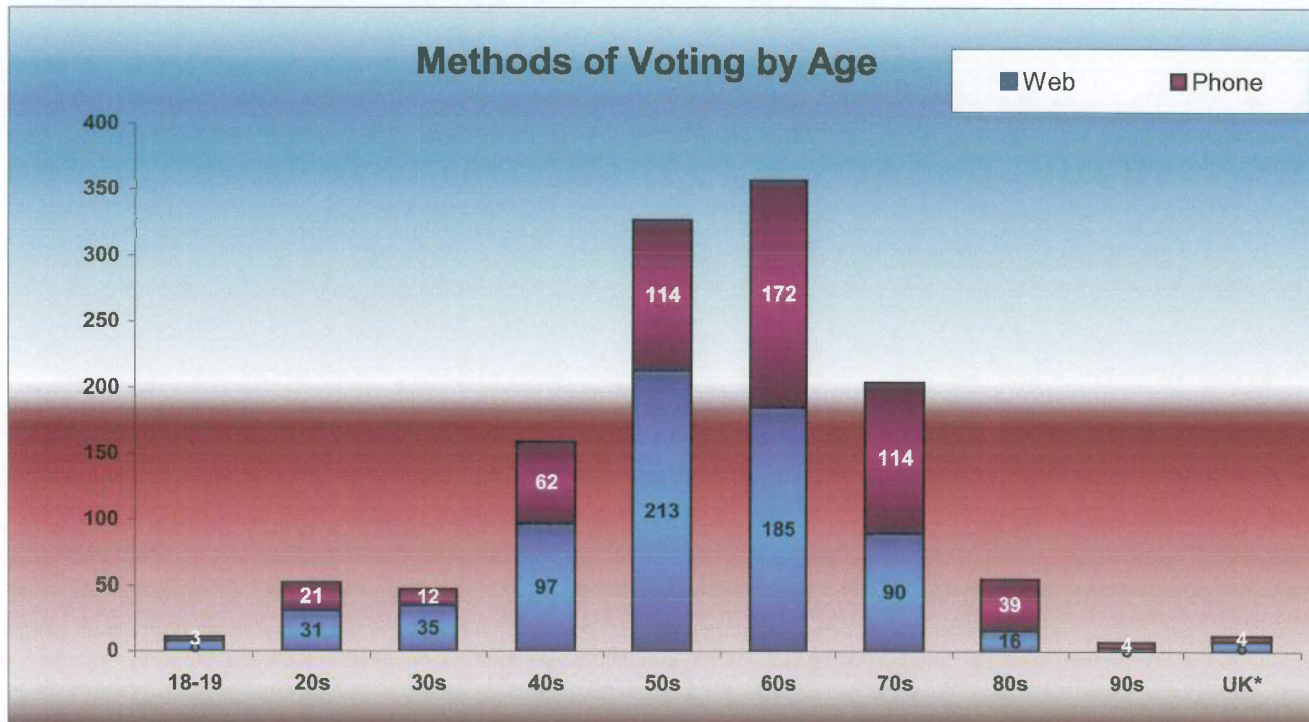

Age Breakdown of Who Voted						
Age	ELIG.	VOTED	WEB	IVR	MAN	% Part.
18-19	118	11	8	3	0	9%
20s	571	52	31	21	0	9%
30s	488	47	35	12	0	10%
40s	1151	159	97	62	0	14%
50s	1837	327	213	114	0	18%
60s	1573	357	185	172	0	23%
70s	873	204	90	114	0	23%
80s	409	55	16	39	0	13%
90s	90	7	3	4	0	8%
UK*	274	12	8	4	0	4%
Total	7384	1231	686	545	0	17%

*UK = Unknown age - not listed on elector's list.

Date & Time	18-Oct	19-Oct	20-Oct	21-Oct	22-Oct	23-Oct	24-Oct	25-Oct	Grand Total	%/Hr.
12:00 AM					1				1	0.1%
5:00 AM		1							1	0.1%
6:00 AM		2		2			2	3	9	0.7%
7:00 AM		5		1	2	2	1	9	20	1.6%
8:00 AM	20	3	7	5	9	3	7	28	82	6.6%
9:00 AM	38	18	11	8	11	14	7	38	145	11.7%
10:00 AM	21	10	12	7	12	7	17	28	114	9.2%
11:00 AM	9	14	12	5	5	7	6	28	86	6.9%
12:00 PM	11	9	6	9	9	6	14	16	80	6.5%
1:00 PM	20	10	6	7	9	6	7	32	97	7.8%
2:00 PM	11	2	5	8	12	1	10	21	70	5.6%
3:00 PM	14	9	13	12	6	2	14	30	100	8.1%
4:00 PM	12	4	5	6	2	8	22	17	76	6.1%
5:00 PM	13	8	9	2	7	3	19	23	84	6.8%
6:00 PM	9	5	10	5	7	6	5	30	77	6.2%
7:00 PM	9	2	7	15	6	3	19	15	76	6.1%
8:00 PM	4	6	4	4	3	2	21	19	63	5.1%
9:00 PM	2	6	3	5	2	1	7	2	28	2.3%
10:00 PM	4		1	3	5	2	6		21	1.7%
11:00 PM			2	1			7		10	0.8%
Grand Total	197	114	113	105	108	73	191	339	1240	100.0%
%/Day	15.9%	9.2%	9.1%	8.5%	8.7%	5.9%	15.4%	27.3%	100.0%	